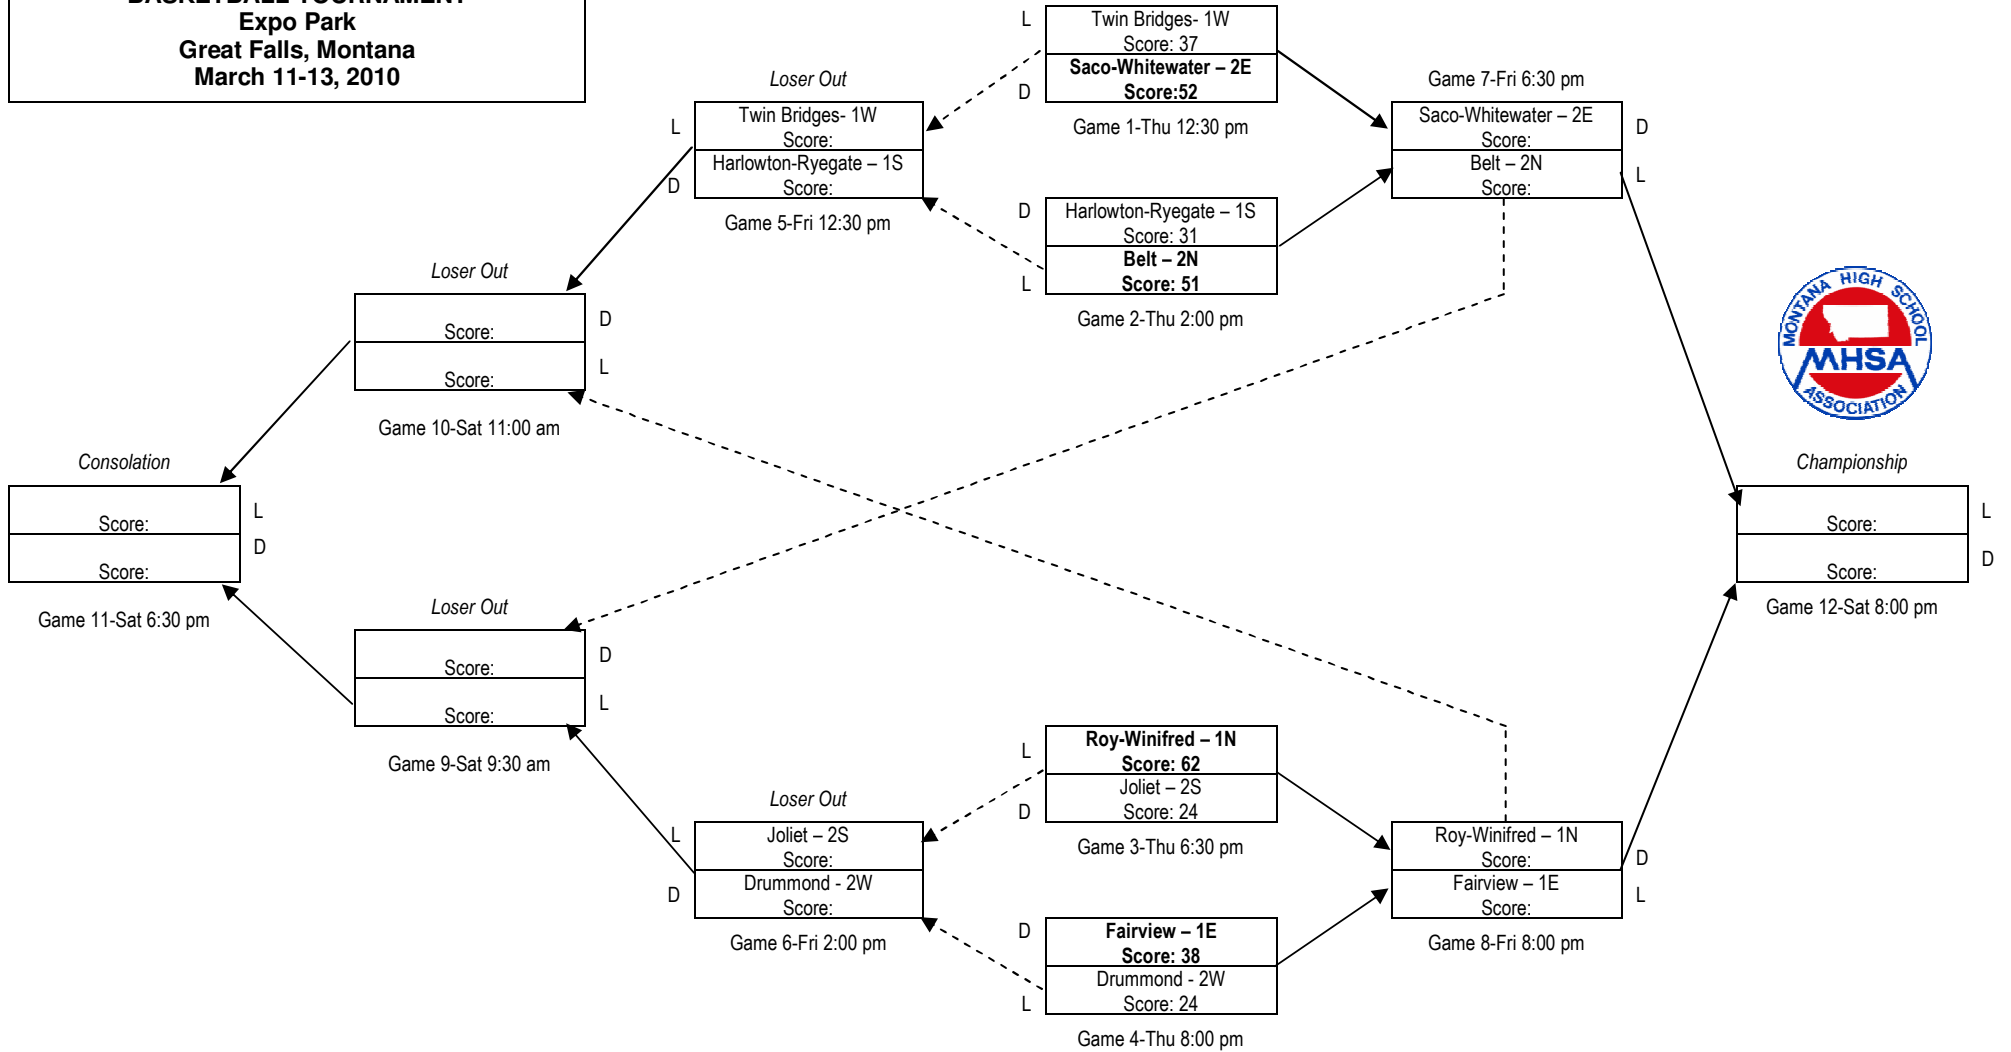

**Montana High School Association
2010 STATE CLASS C GIRLS'
BASKETBALL TOURNAMENT**
Expo Park
Great Falls, Montana
March 11-13, 2010

Winners —————>
 Losers - - - - ->

L = Light Uniform
 D = Dark Uniform