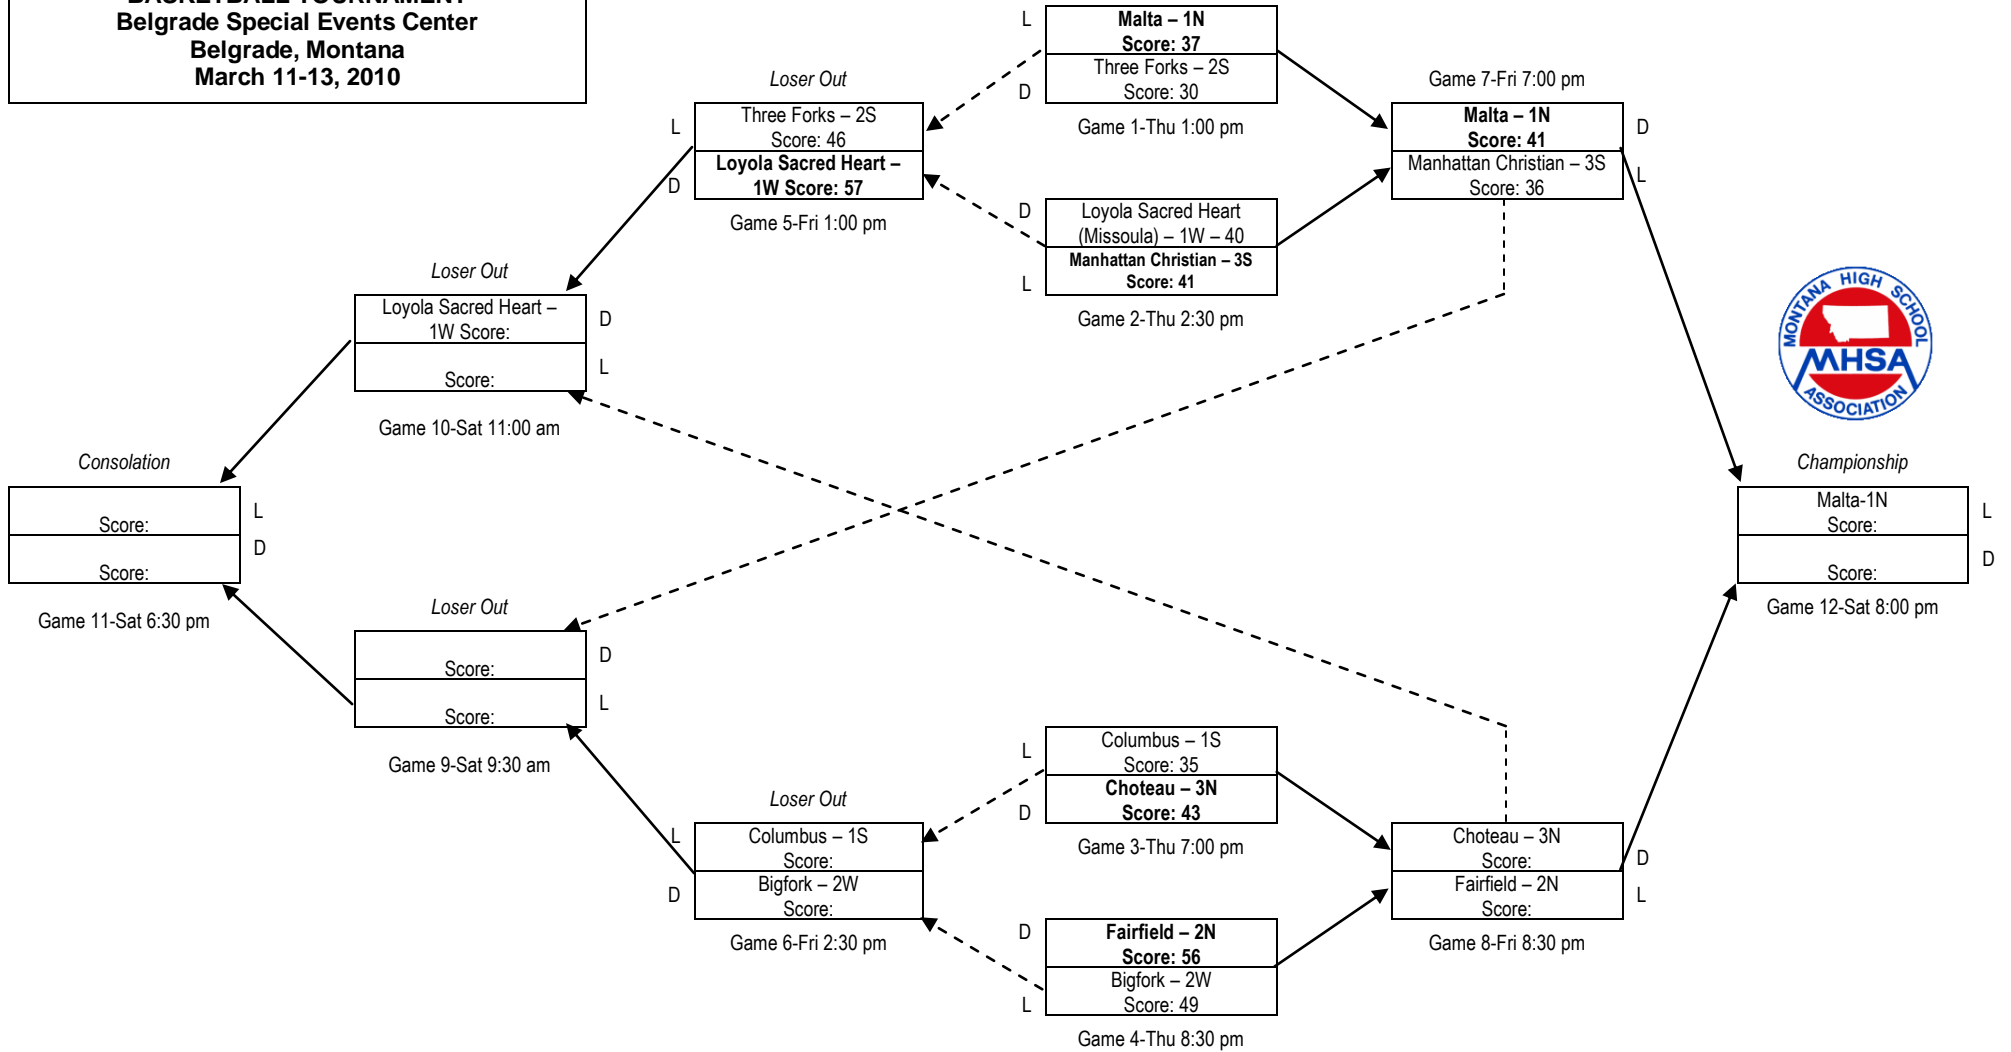

**Montana High School Association
2010 STATE CLASS B GIRLS'
BASKETBALL TOURNAMENT**
Belgrade Special Events Center
Belgrade, Montana
March 11-13, 2010

Winners —————→
 Losers - - - - -→
 L = Light Uniform
 D = Dark Uniform