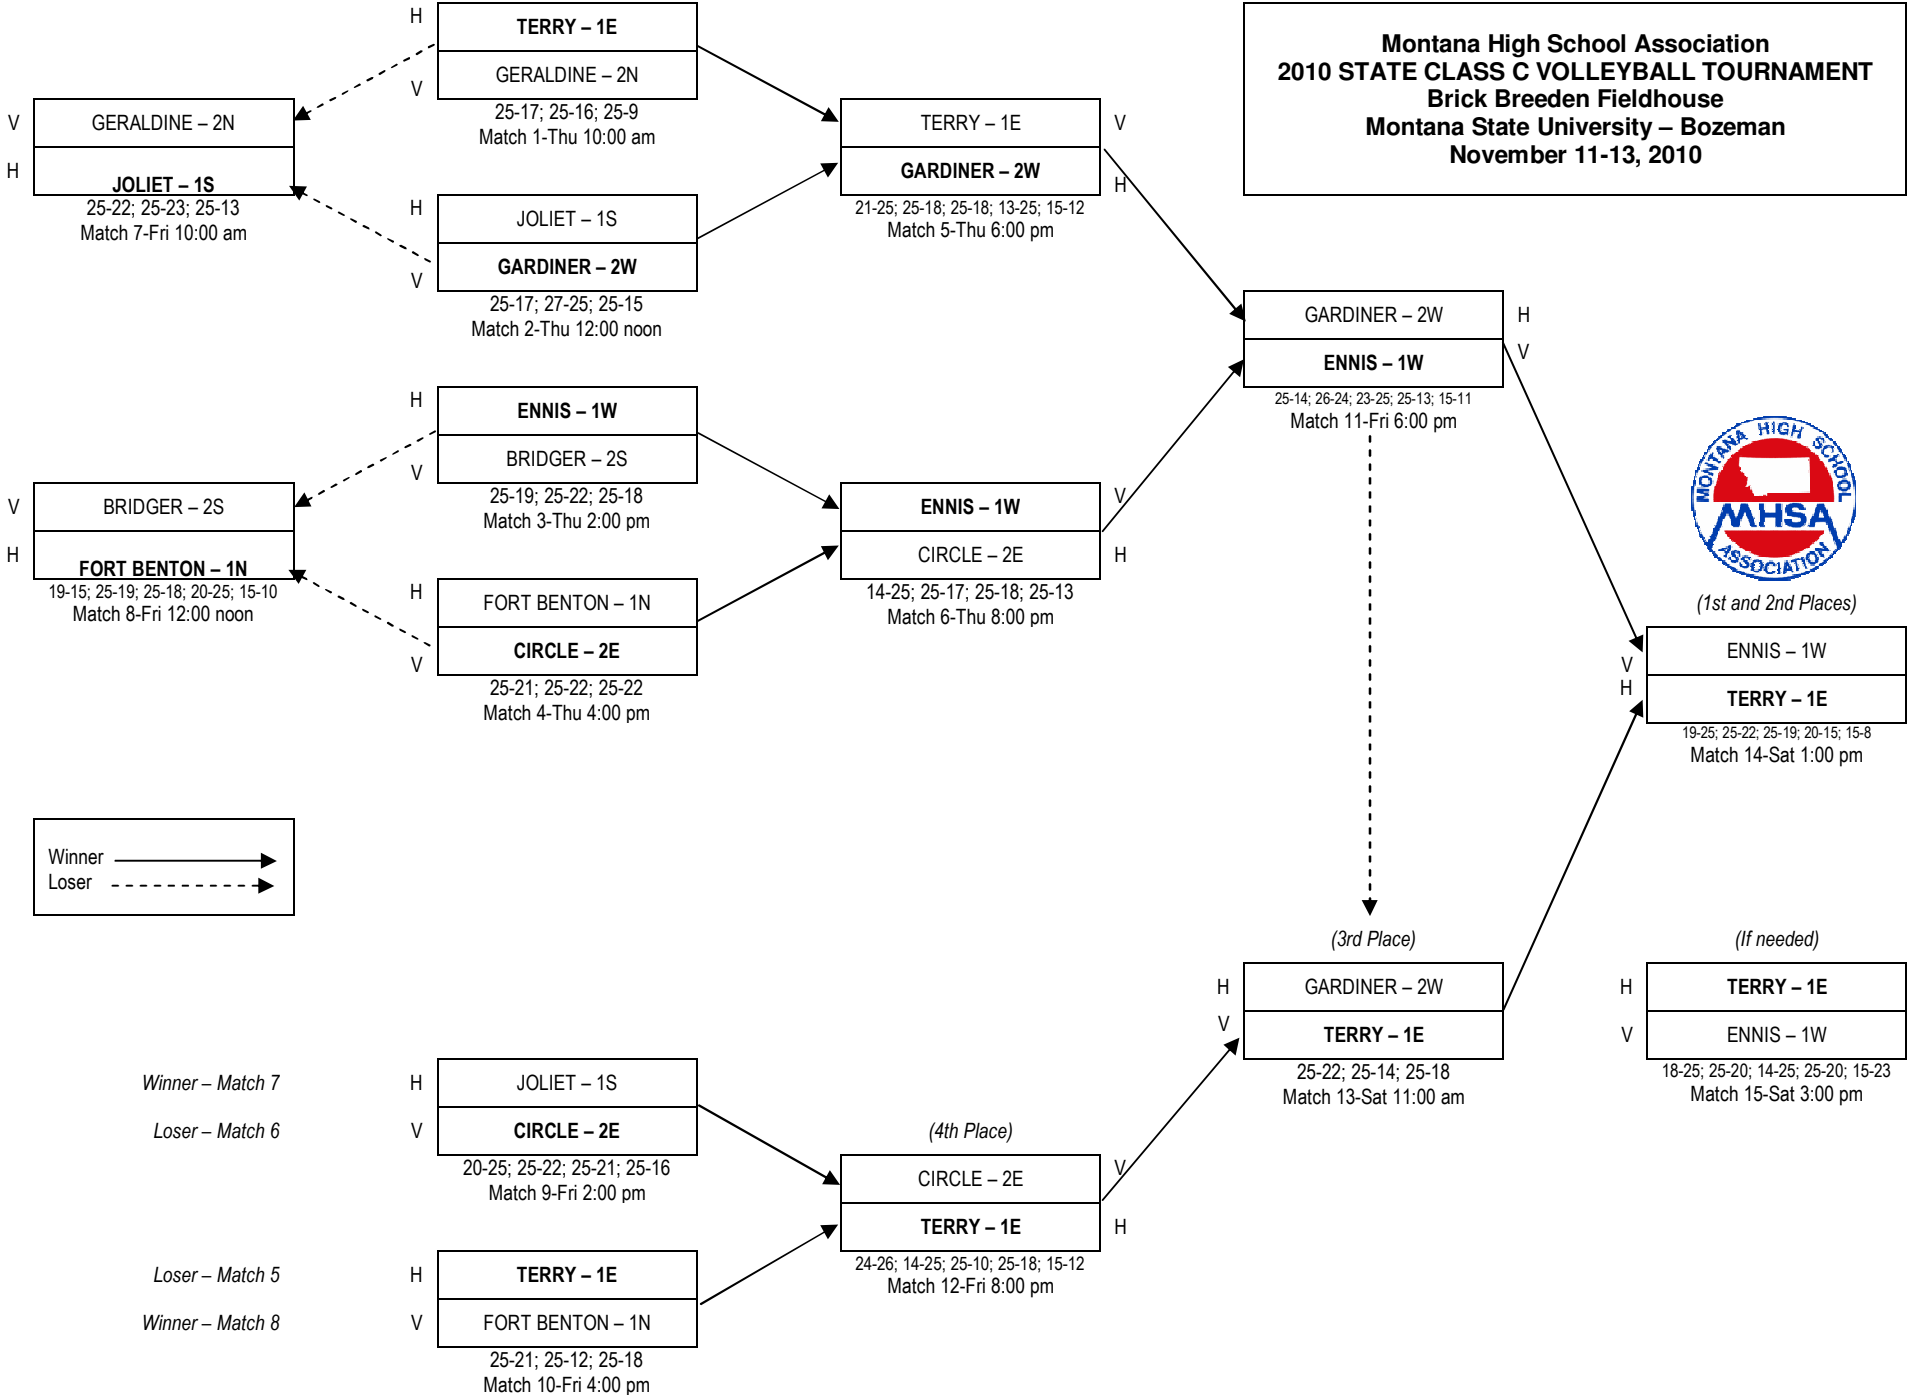

**Montana High School Association
2010 STATE CLASS C VOLLEYBALL TOURNAMENT
Brick Breeden Fieldhouse
Montana State University – Bozeman
November 11-13, 2010**

Winner —————→
 Loser - - - - -→

Winner – Match 7
 Loser – Match 6
 Loser – Match 5
 Winner – Match 8

(1st and 2nd Places)
 ENNIS – 1W
 TERRY – 1E
 19-25; 25-22; 25-19; 20-15; 15-8
 Match 14-Sat 1:00 pm

(3rd Place)
 GARDINER – 2W
 TERRY – 1E
 25-22; 25-14; 25-18
 Match 13-Sat 11:00 am

(4th Place)
 CIRCLE – 2E
 TERRY – 1E
 24-26; 14-25; 25-10; 25-18; 15-12
 Match 12-Fri 8:00 pm

(If needed)
 TERRY – 1E
 ENNIS – 1W
 18-25; 25-20; 14-25; 25-20; 15-23
 Match 15-Sat 3:00 pm