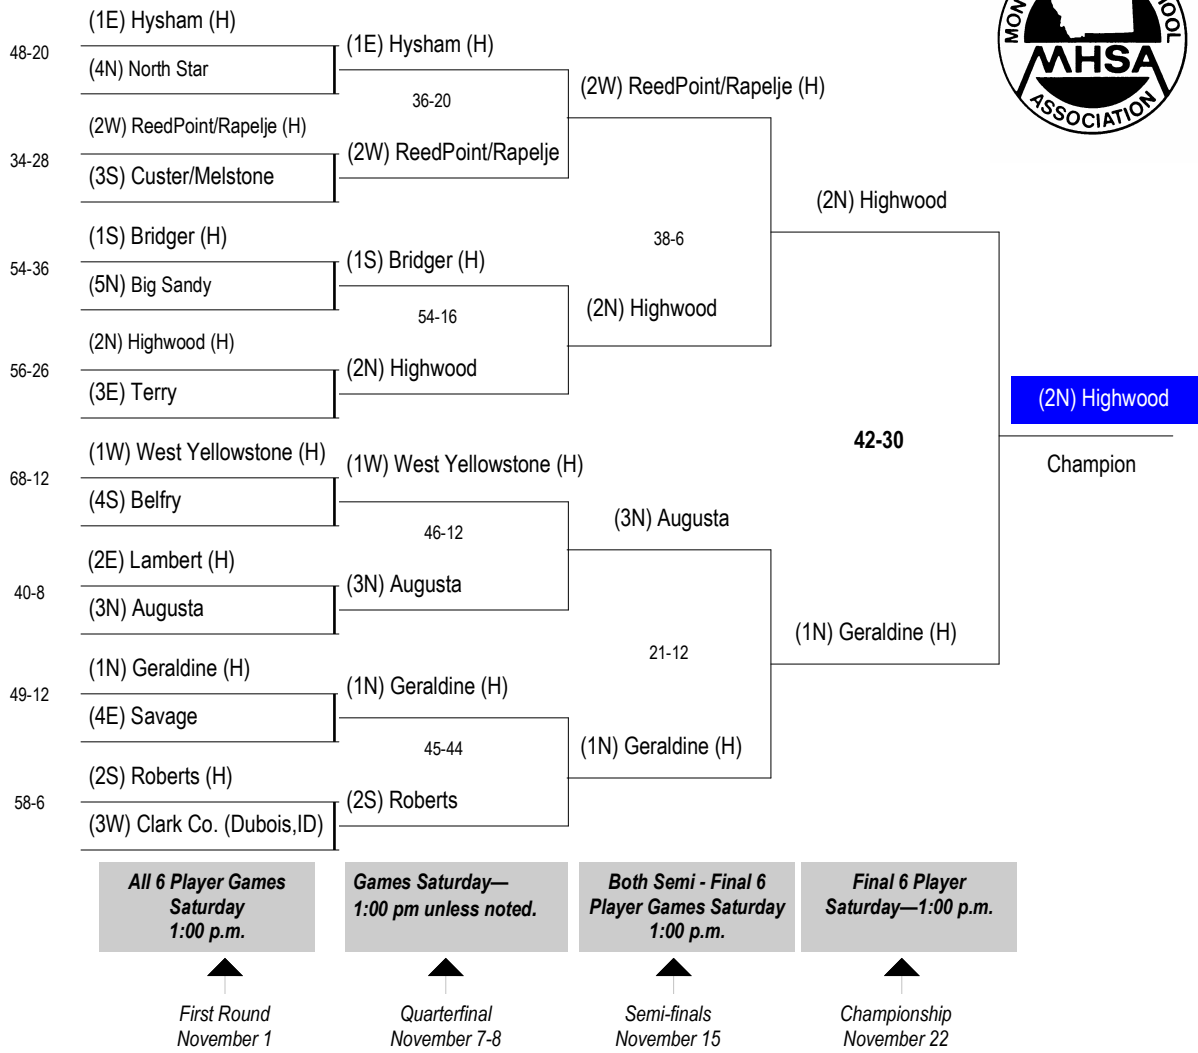

**2008 Class C Football
6 Player**
(Pairings and host sites are determined by
Class C conference policy)

The higher seed would host each playoff game. If like seeds play each other, here is the plan for which team hosts.

2008: East, West, North, South--East hosts W, N and S. West hosts N or S. North hosts S.