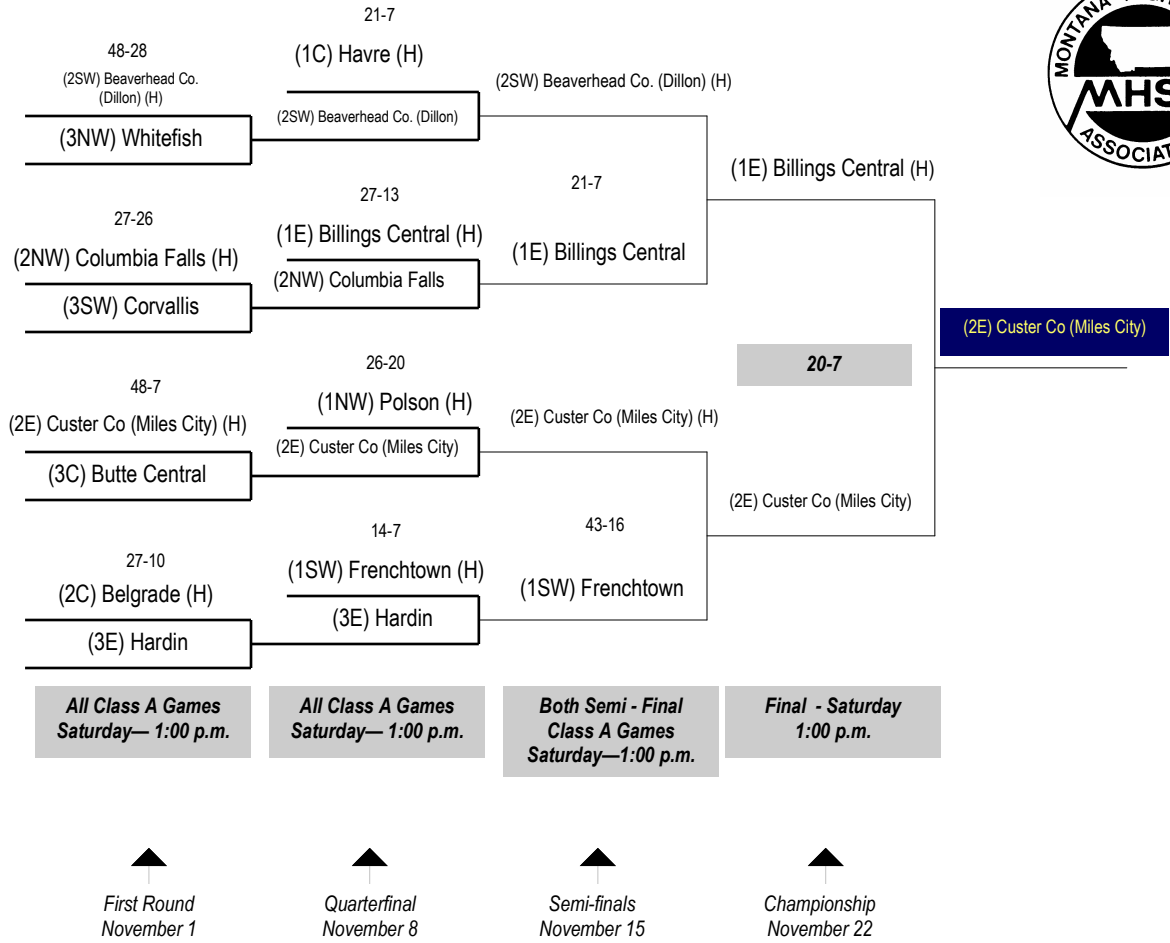

2008 Class A Football
 (Pairings and host sites are determined
 by Class A conference policy)

If the two teams in the playoff series or the state championship game are from the same division, then the team that finished higher in the conference standings would host the game. Any ties would be broken by the division tie-breaking procedure.