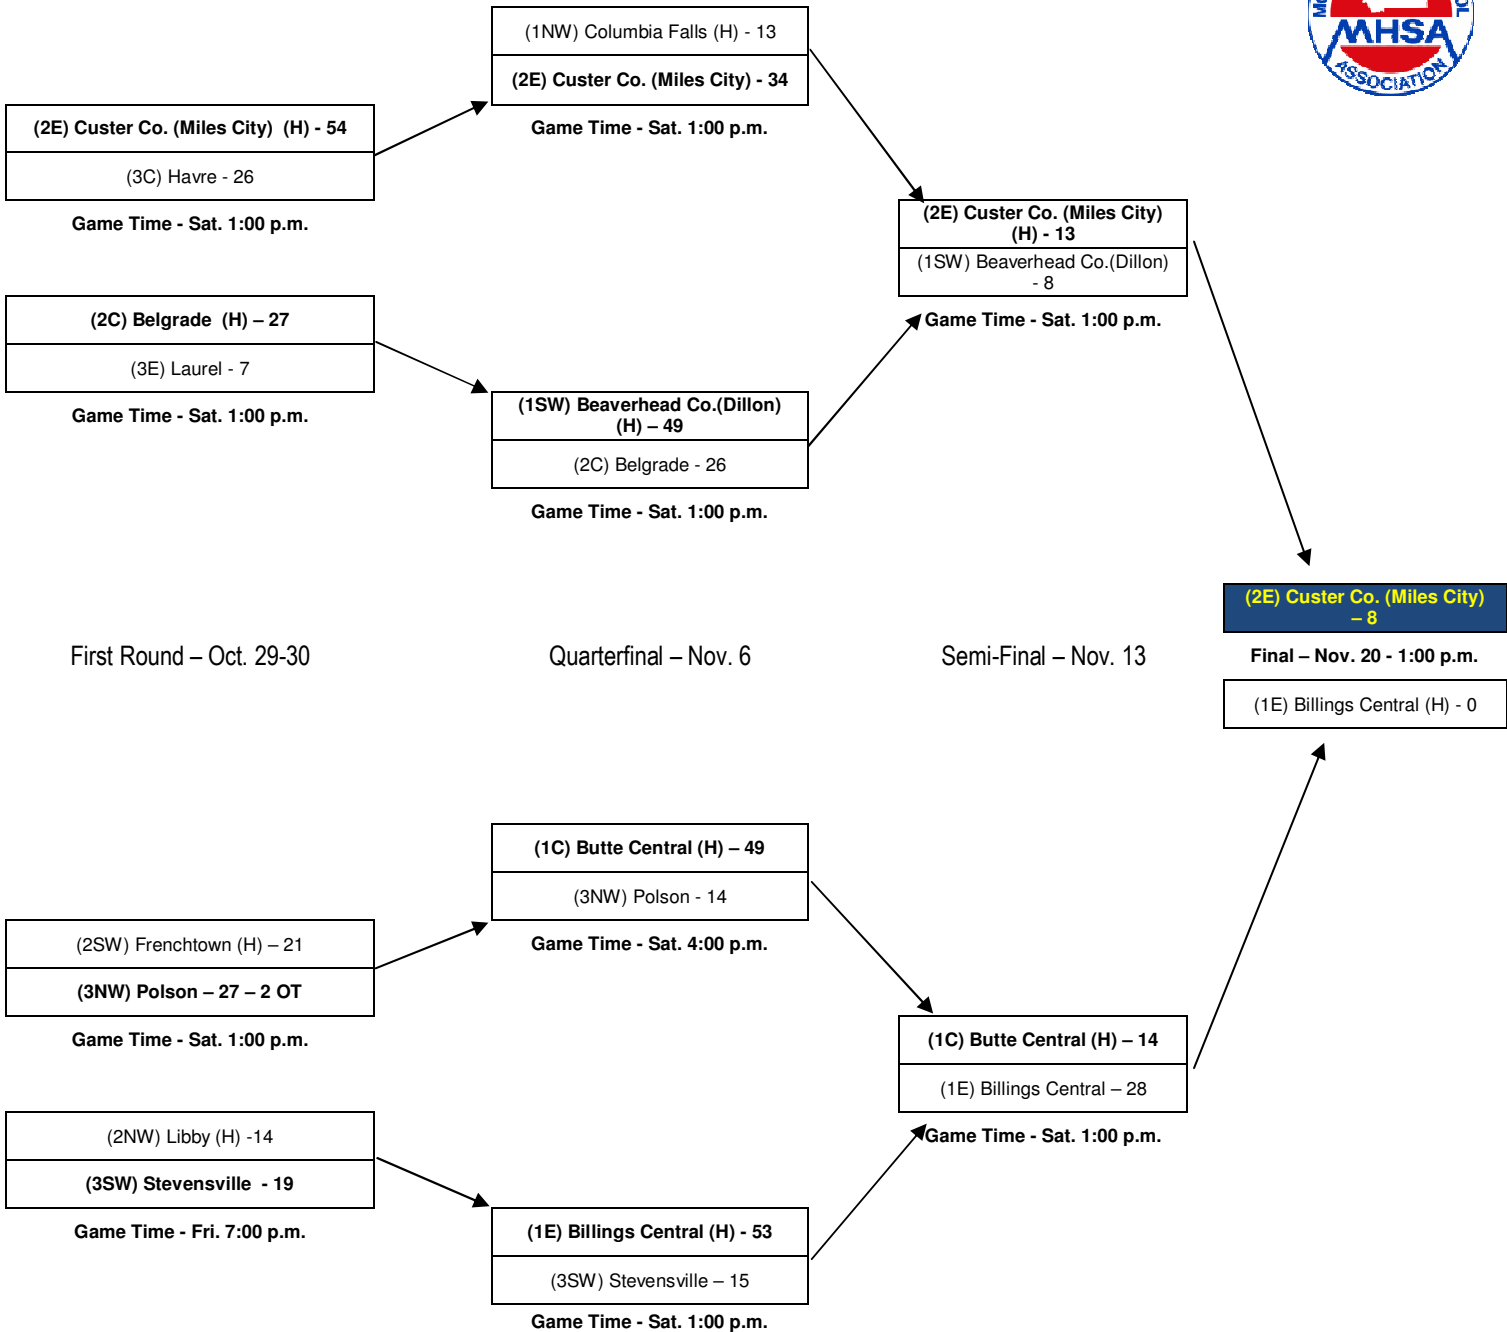

2010 MHSА Class "A" Football Championship Series

If the two teams in the playoff series or the state championship game are from the same division, then the team that finished higher in the conference standings would host the game.