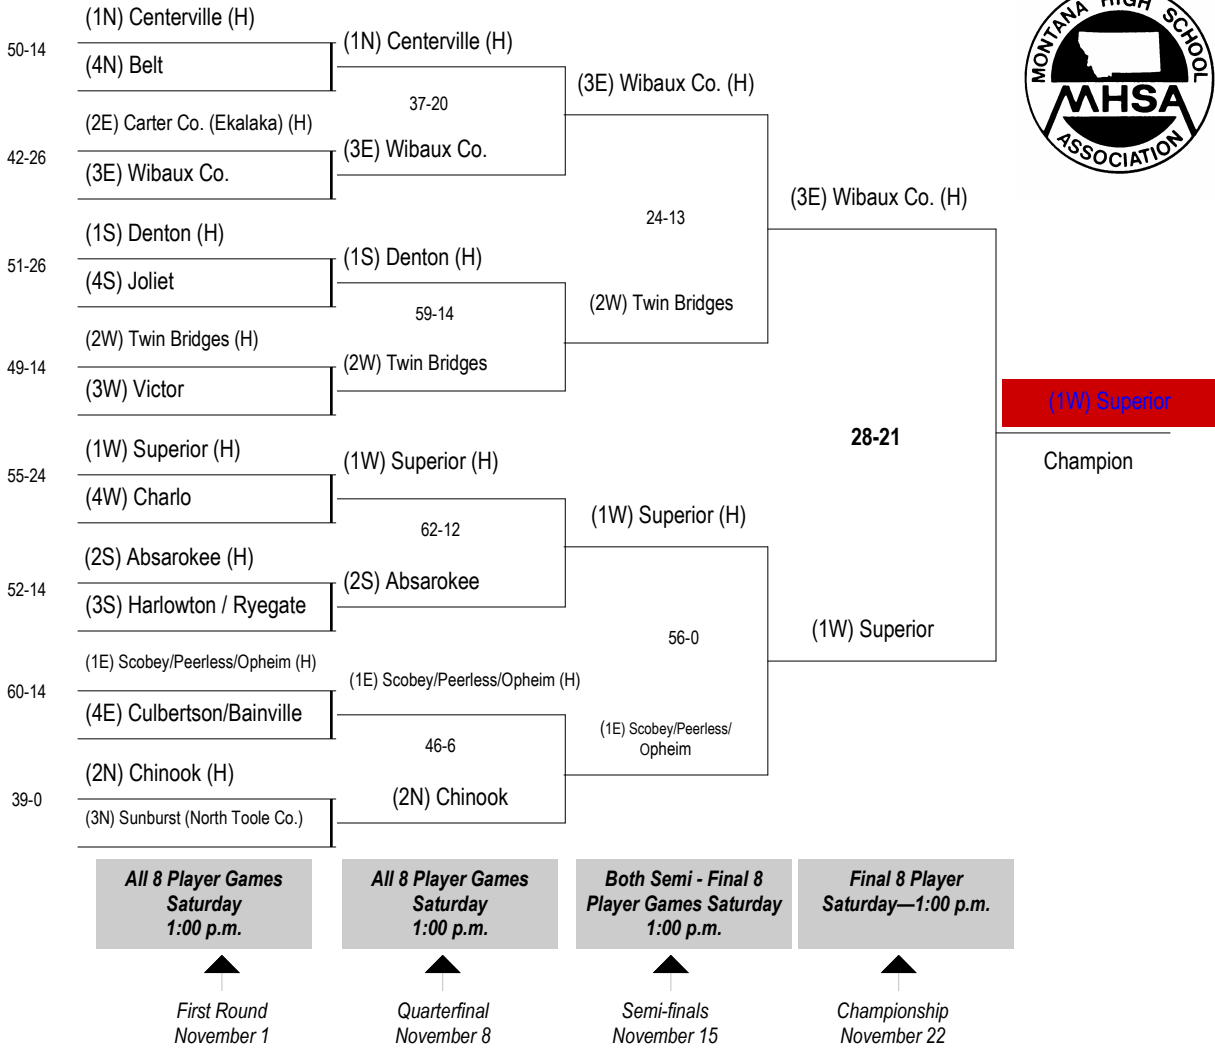

**2008 Class C Football
8 Player**
(Pairings and host sites are determined by
Class C conference policy)

Note: The higher placing team will have the home site in first round and quarterfinal games.